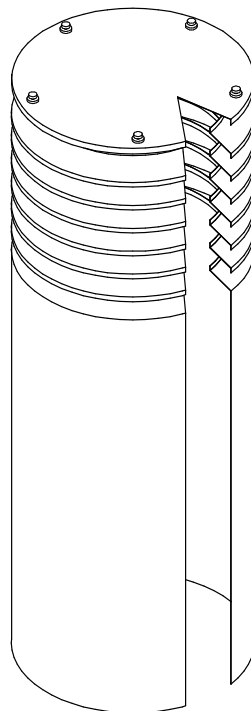

The high quality of our products for air and climate technology systems is well-known in the industry.

Our louvered column cap CASTOR **Type CRL-SH** was specifically designed for use in comfort ventilation systems.

As a result, it can be easily deployed in natural settings.