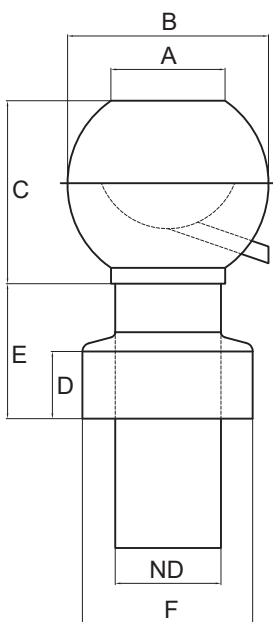

## Roof Vent

The round vent - the all-rounder - delivers unprecedented exhaust performance due to its aerodynamically low-resistance shape. Wherever ventilation is needed, the POLLUX is universally and easily applicable. The inner-mounted shell captures rainwater and allows it to drain through the outlet. Any risk of backflow is eliminated.

### Type PMT

with termination  
funnel and standpipe 250 mm long

ND	A	B	C	D	E	F
100	108	190	165	70	148	164
125	133	220	185	70	148	188
150	158	264	220	70	148	212

### Type POT

with bead  
and standpipe 200 mm long

NW	A	B	C	D	E
100	108	190	165	55	200
125	133	220	185	55	200
150	158	264	220	55	200