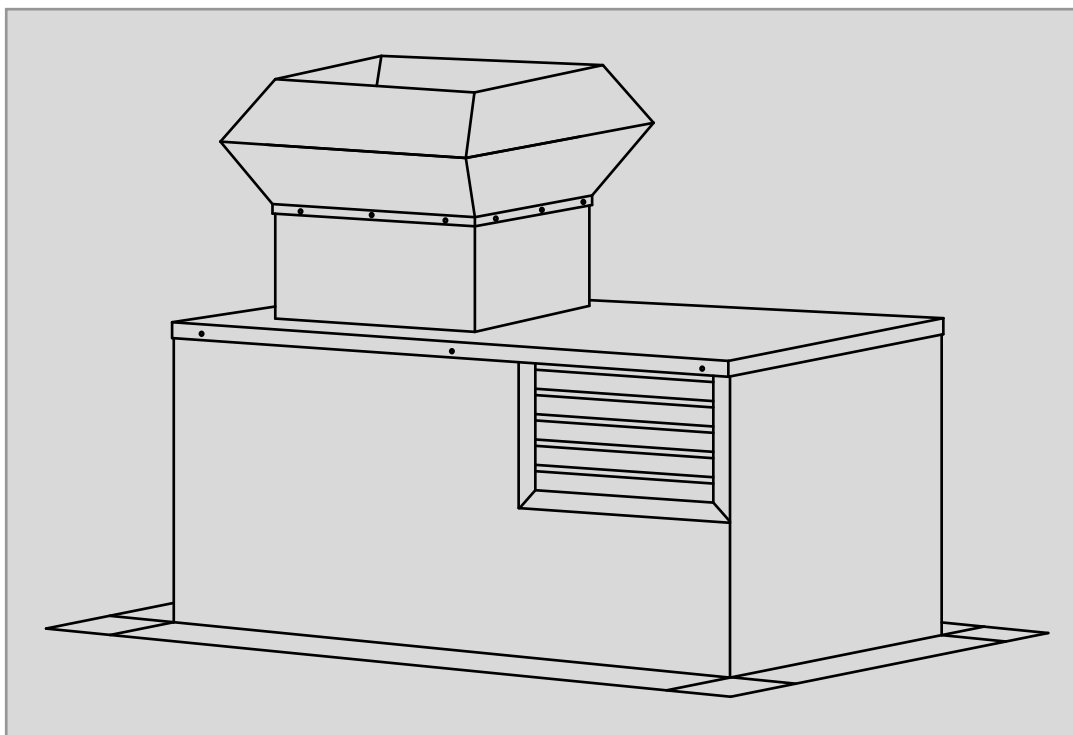

Roof Exit Type

DUO

Swiss Quality Product

Roof Exit Type

DUO

for vertical air exhaust and
horizontal air intake

Displayed Variant:
Size: 850 x 650 mm
1x Exhaust Rain Hood ND 350 x 150 mm
1x Weather Protection Grille ND 300 x 200 mm
Outlet internally 25 mm thermally insulated
Design: Flat roof with surrounding adhesive flange